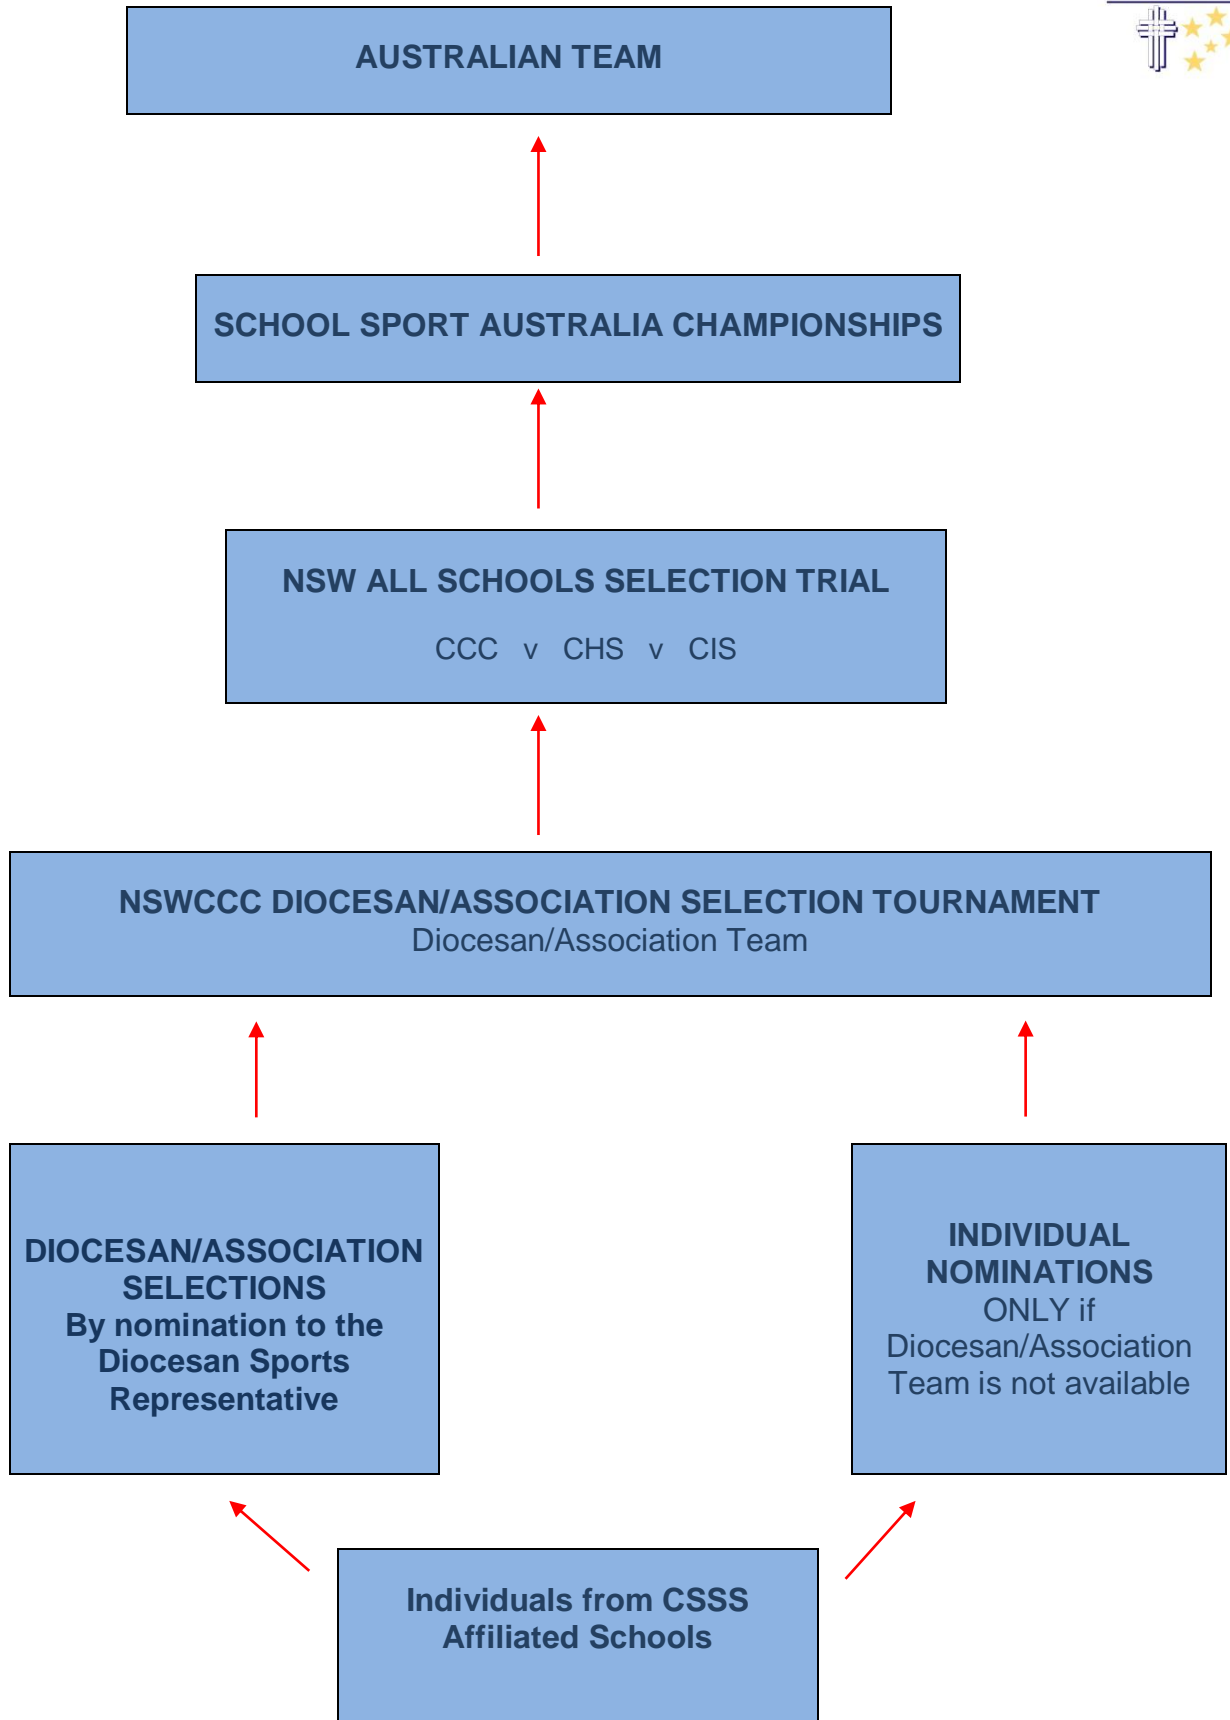

BASEBALL PATHWAY

Players must be 17 years or under as at 1 June in the year of competition
Players must NOT be in Years 7-8